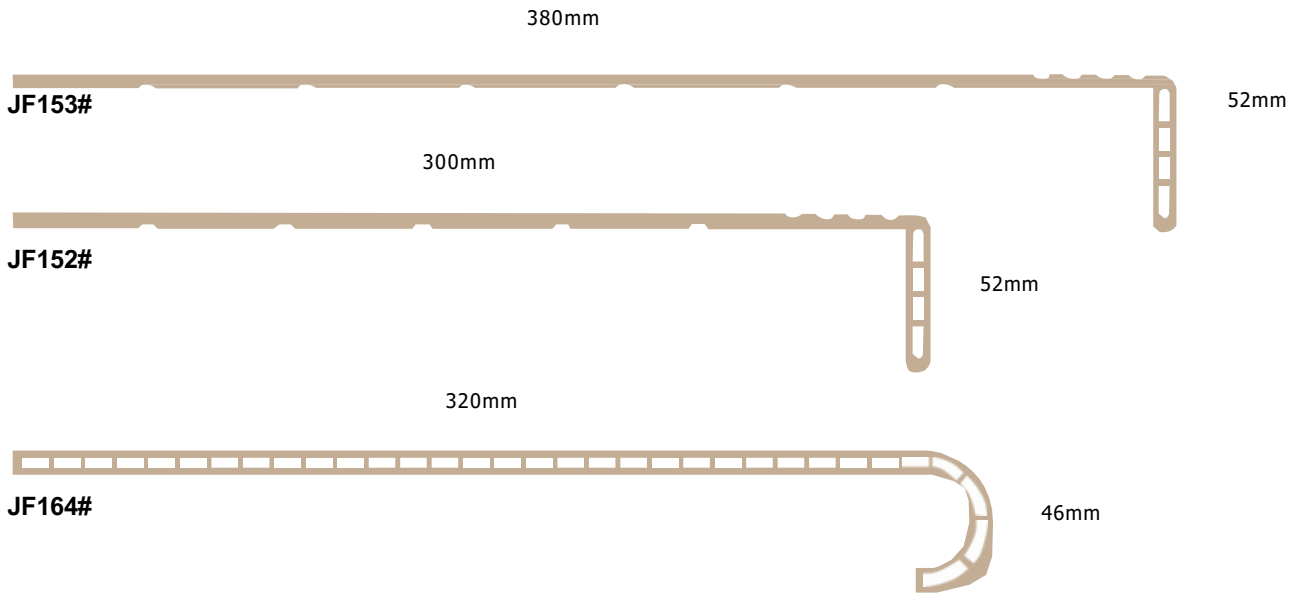

Length Range	Width Range	Thickness Range	Type	PCS/BOX	SF/BOX
920mm	180mm	3mm	Wood	20	36
450mm	450mm	3mm	Square	16	35
950mm	184mm	2mm	Wood	28	53
470mm	470mm	2mm	Square	22	52
950mm	184mm	3mm	Wood	19	36
470mm	470mm	3mm	Square	15	36

ME FLOOR PW1039

ME FLOOR PW1040

ME FLOOR PW1050

ME FLOOR PW1059

FLOOR ACCESSORIES

PS Skirting Board

V3

V2