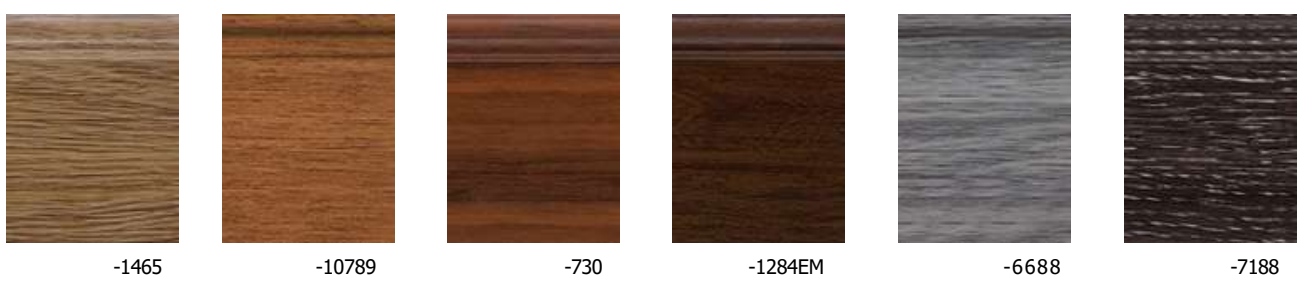

ME FLOOR PW1039

ME FLOOR PW1040

ME FLOOR PW1050

ME FLOOR PW1059

FLOOR ACCESSORIES

PS Skirting Board

V3

V2