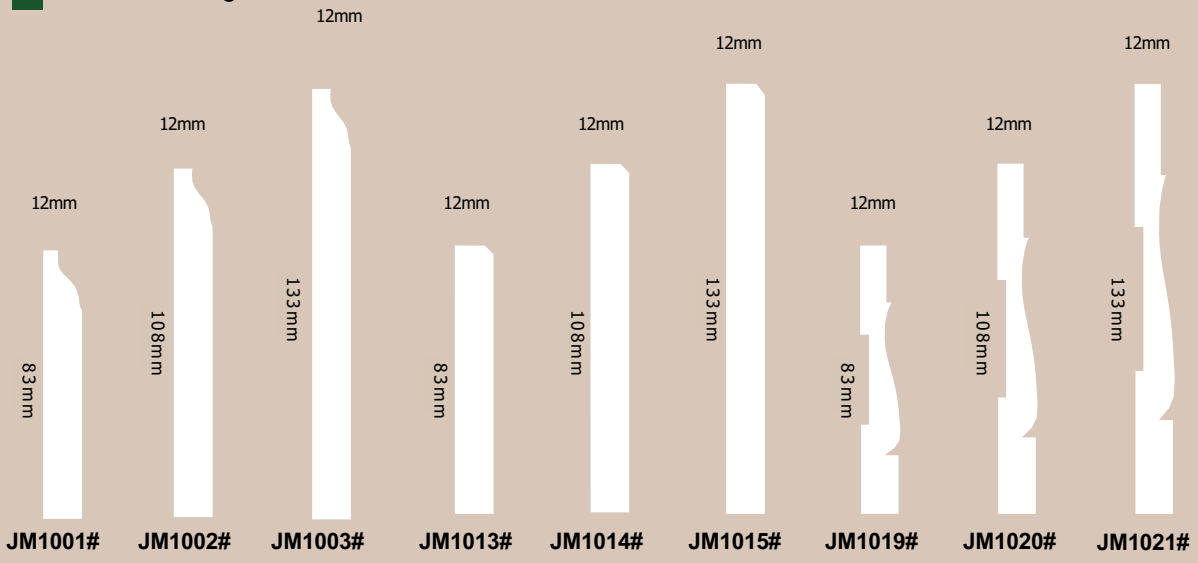

MDF SKirting Board

JM1001