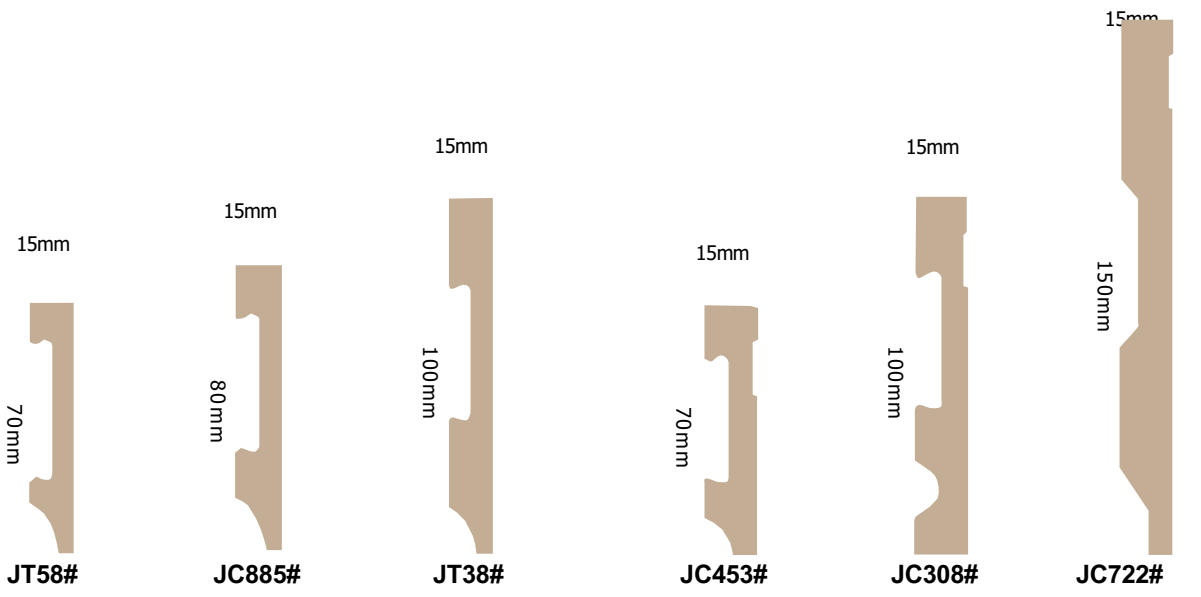

Length Range	Width Range	Thickness Range	Type	PCS/BOX	SF/BOX
920mm	180mm	3mm	Wood	20	36
450mm	450mm	3mm	Square	16	35
950mm	184mm	2mm	Wood	28	53
470mm	470mm	2mm	Square	22	52
950mm	184mm	3mm	Wood	19	36
470mm	470mm	3mm	Square	15	36

ME FLOOR PW1039

ME FLOOR PW1040

ME FLOOR PW1050

ME FLOOR PW1059

FLOOR ACCESSORIES

PS Skirting Board

V3

V2