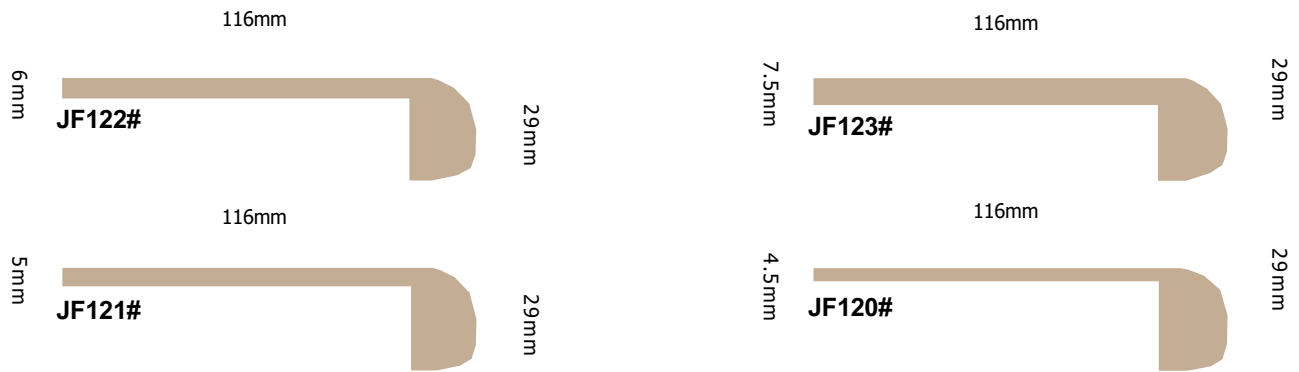

Length Range	Width Range	Thickness Range	Type	PCS/BOX	SF/BOX
920mm	180mm	3mm	Wood	20	36
450mm	450mm	3mm	Square	16	35
950mm	184mm	2mm	Wood	28	53
470mm	470mm	2mm	Square	22	52
950mm	184mm	3mm	Wood	19	36
470mm	470mm	3mm	Square	15	36

ME FLOOR PW1039

ME FLOOR PW1040

ME FLOOR PW1050

ME FLOOR PW1059

FLOOR ACCESSORIES

PS Skirting Board

V3

V2