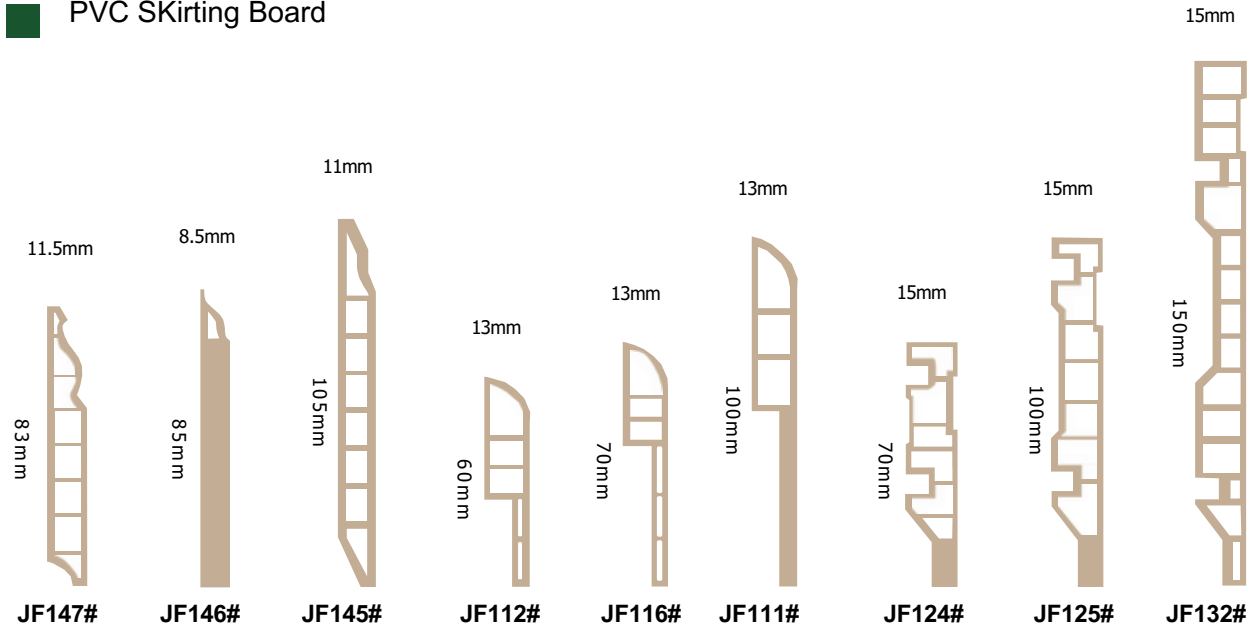

Length Range	Width Range	Thickness Range	Type	PCS/BOX	SF/BOX
920mm	180mm	3mm	Wood	20	36
450mm	450mm	3mm	Square	16	35
950mm	184mm	2mm	Wood	28	53
470mm	470mm	2mm	Square	22	52
950mm	184mm	3mm	Wood	19	36
470mm	470mm	3mm	Square	15	36

V1

MDF SKirting Board

JM1001

JM1013

JM1019

PVC SKirting Board

Address

Office : No. 23, Jalan Cecawi PSB
6/19A, Syeksen 6 Kota Damansara,
47810, Petaling Jaya, Selangor, 47810