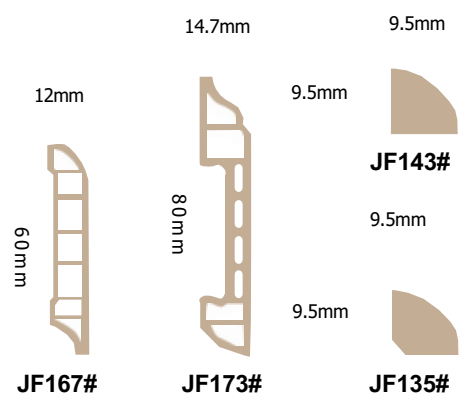

Length Range	Width Range	Thickness Range	Type	PCS/BOX	SF/BOX
920mm	180mm	3mm	Wood	20	36
450mm	450mm	3mm	Square	16	35
950mm	184mm	2mm	Wood	28	53
470mm	470mm	2mm	Square	22	52
950mm	184mm	3mm	Wood	19	36
470mm	470mm	3mm	Square	15	36

ME FLOOR PW1039

ME FLOOR PW1040

ME FLOOR PW1050

ME FLOOR PW1059

FLOOR ACCESSORIES

PS Skirting Board

V3

V2

V1

MDF SKirting Board

JM1001

JM1013

JM1019

PVC SKirting Board

Address

Office : No. 23, Jalan Cecawi PSB
6/19A, Syeksen 6 Kota Damansara,
47810, Petaling Jaya, Selangor, 47810