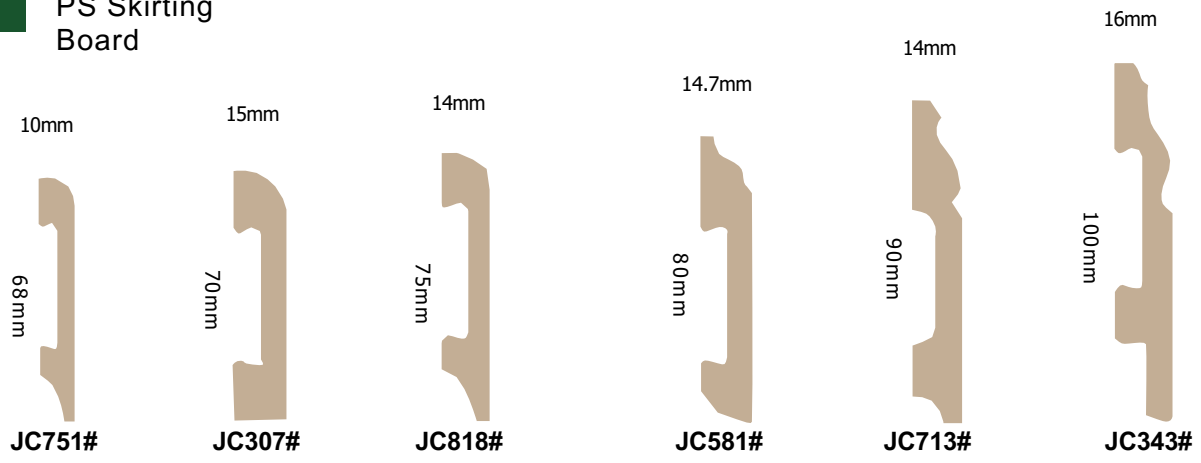

Length Range	Width Range	Thickness Range	Type	PCS/BOX	SF/BOX
920mm	180mm	3mm	Wood	20	36
450mm	450mm	3mm	Square	16	35
950mm	184mm	2mm	Wood	28	53
470mm	470mm	2mm	Square	22	52
950mm	184mm	3mm	Wood	19	36
470mm	470mm	3mm	Square	15	36

ME FLOOR PW1039

ME FLOOR PW1040

ME FLOOR PW1050

ME FLOOR PW1059

FLOOR ACCESSORIES

PS Skirting Board

V3

V2

V1

MDF SKirting Board

JM1001

JM1013

JM1019

PVC SKirting Board

Address

Office : No. 23, Jalan Cecawi PSB
6/19A, Syeksen 6 Kota Damansara,
47810, Petaling Jaya, Selangor, 47810